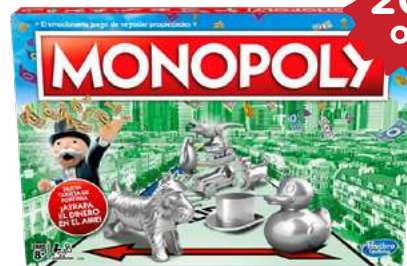

**20%
off**

Juego de Mesa Monopoly
Ref. C1009A

~~RD$1,655.00~~ **RD$1,324.00**