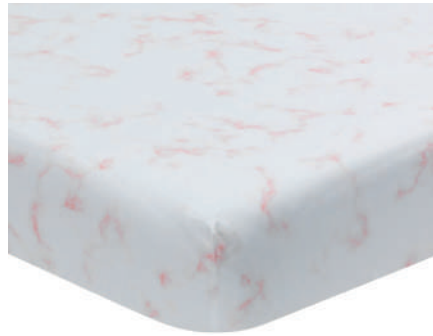

**SET CUNA 4PCS - STARRY DREAMS**

REF: 55344

Trend Lab

**SET CUNA 4PCS - BEARLY DREAMING**

REF: 55354

Trend Lab

**SIGNATURE LEAVES  
SABANITA CUNA**

REF: 714006LP