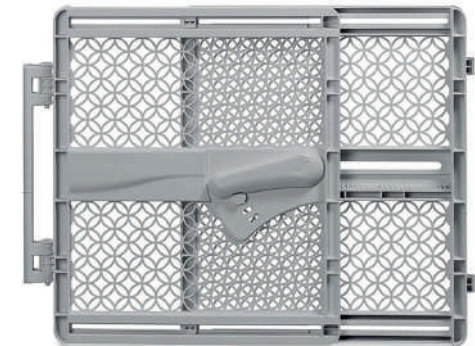

**PUERTA DE SEGURIDAD GRIS
PARA BEBÉ**

REF: 33160