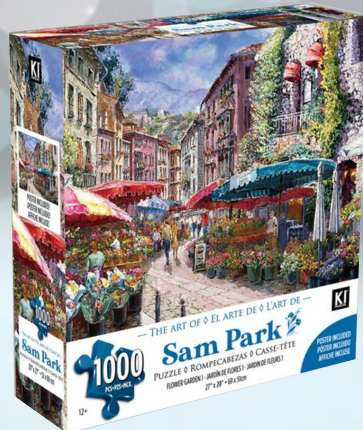

REF: 43535
UNO STACKO

REF: GXJ94
UNO 50 ANIVERSARIO

REF: GMH35
JUEGO DE MESA COME PANDA COME

REF: T8099-1K003
ROMPECABEZA 500 PCS
BUHO MANDALA

REF: DKD48
PICTIONARY ORIGINAL

REF: Y9615
SCRABBLE

REF: T8099-1K036
ROMPECABEZA 500 PCS
MARIPOSA MANDALA