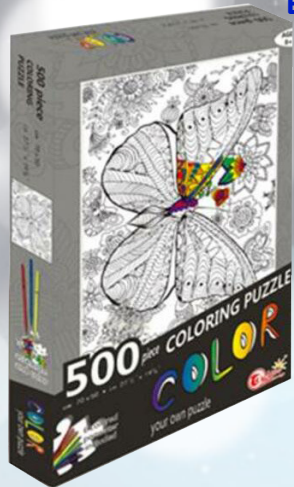

REF: 43535
UNO STACKO

REF: GXJ94
UNO 50 ANIVERSARIO

REF: GMH35
JUEGO DE MESA COME PANDA COME

REF: T8099-1K003
ROMPECABEZA 500 PCS
BUHO MANDALA

REF: DKD48
PICTIONARY ORIGINAL

REF: Y9615
SCRABBLE

REF: T8099-1K036
ROMPECABEZA 500 PCS
MARIPOSA MANDALA